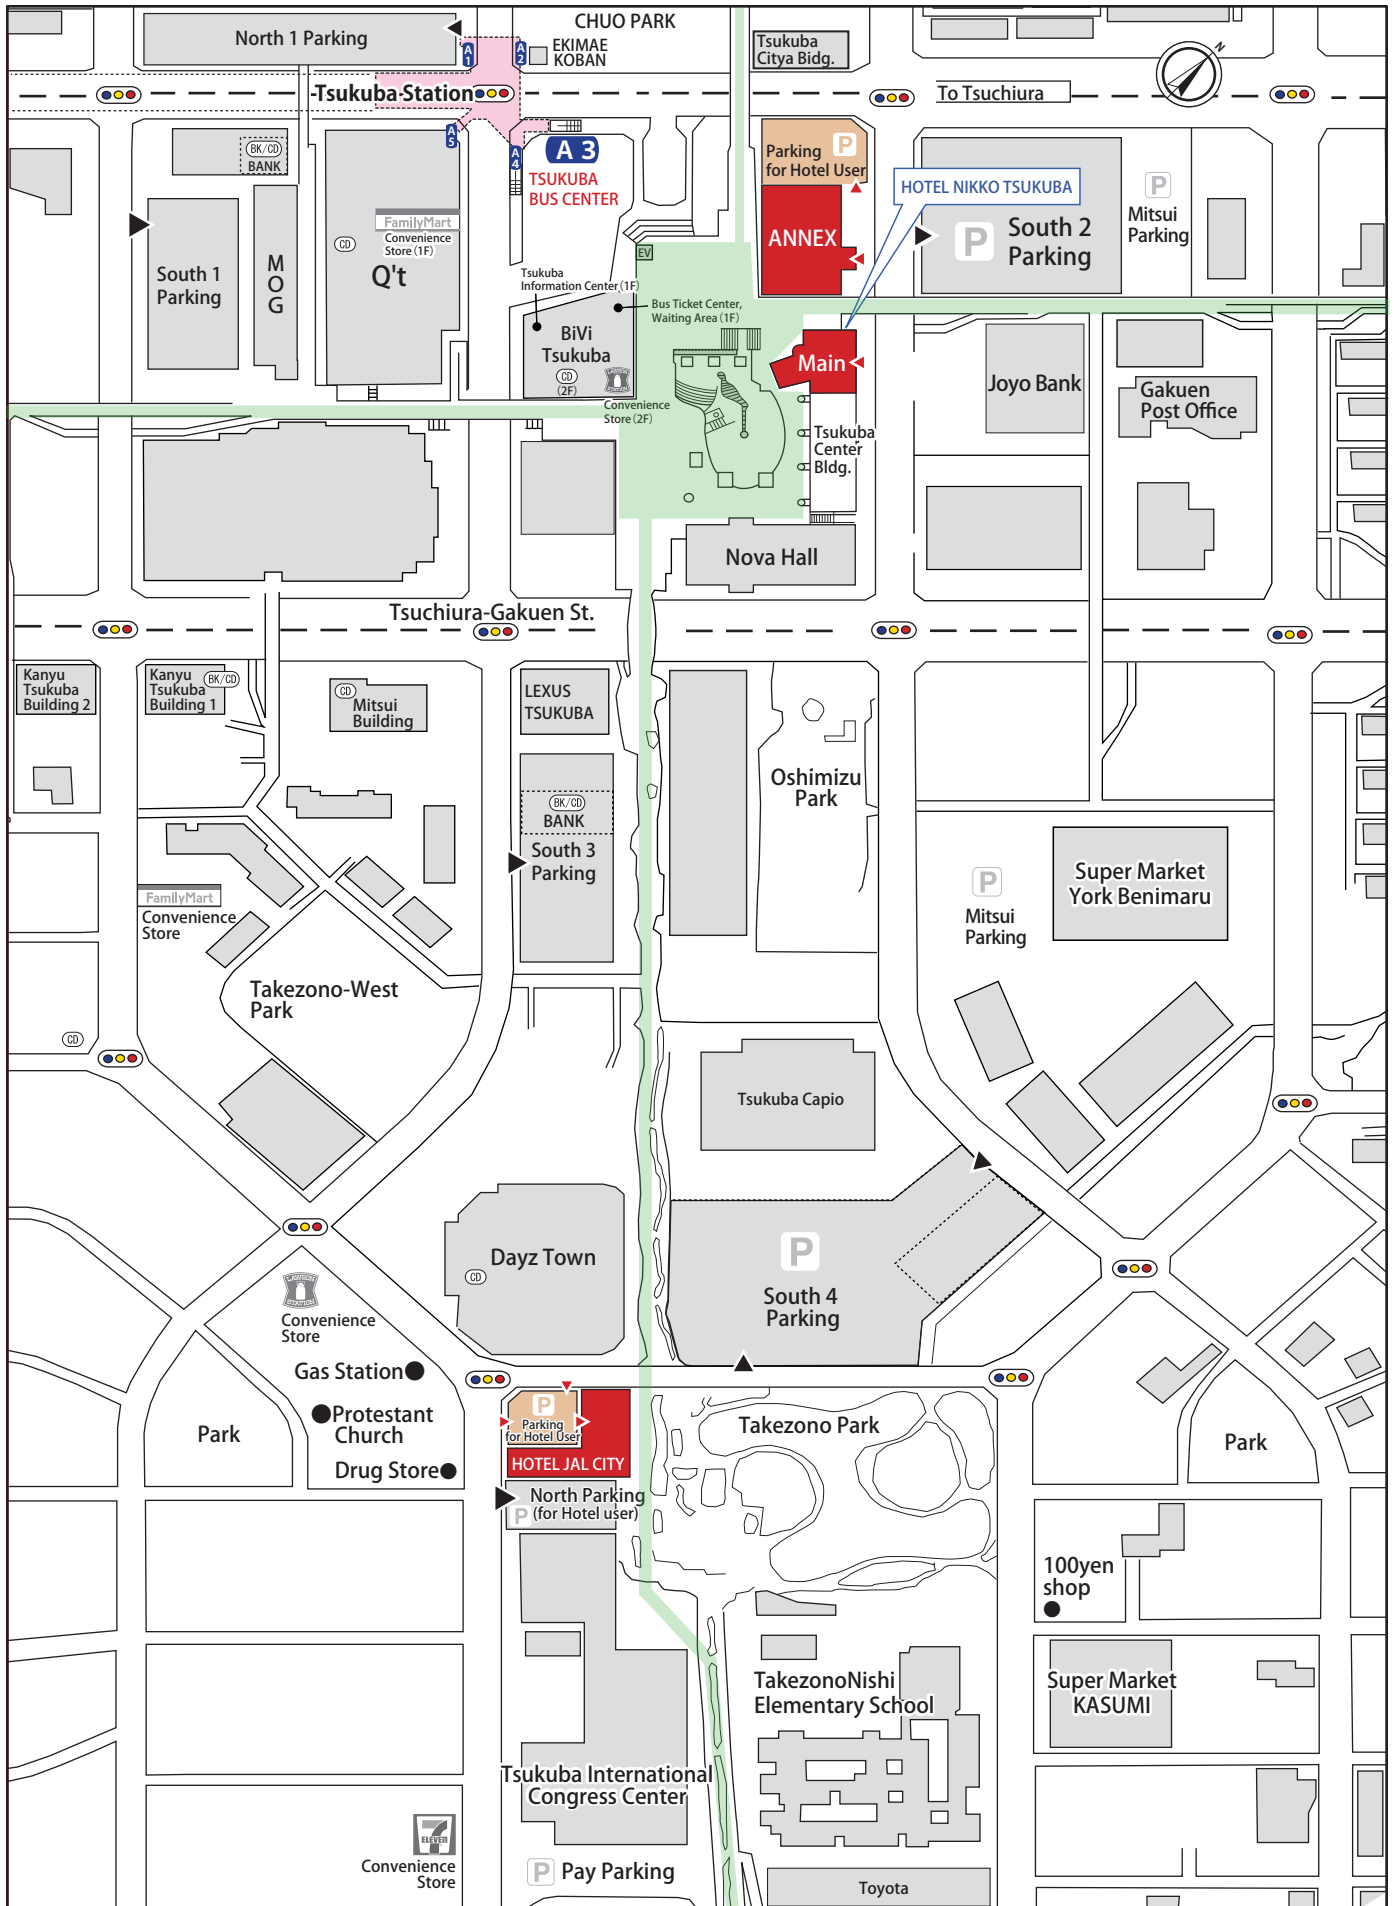

AREA GUIDE

 Pedestrian Deck

HOTEL NIKKO TSUKUBA

1-1364-1 Azuma, Tsukuba-City, Ibaraki 305-0031, Japan Tel 81(29)852-1112 Fax 81(29)852-5623

HOTEL JAL CITY TSUKUBA

2-20-1 Takezono, Tsukuba-City, Ibaraki 305-0032, Japan Tel 81(29)860-7700 Fax 81(29)860-7701

HOTEL NIKKO TSUKUBA HOTEL JAL CITY TSUKUBA